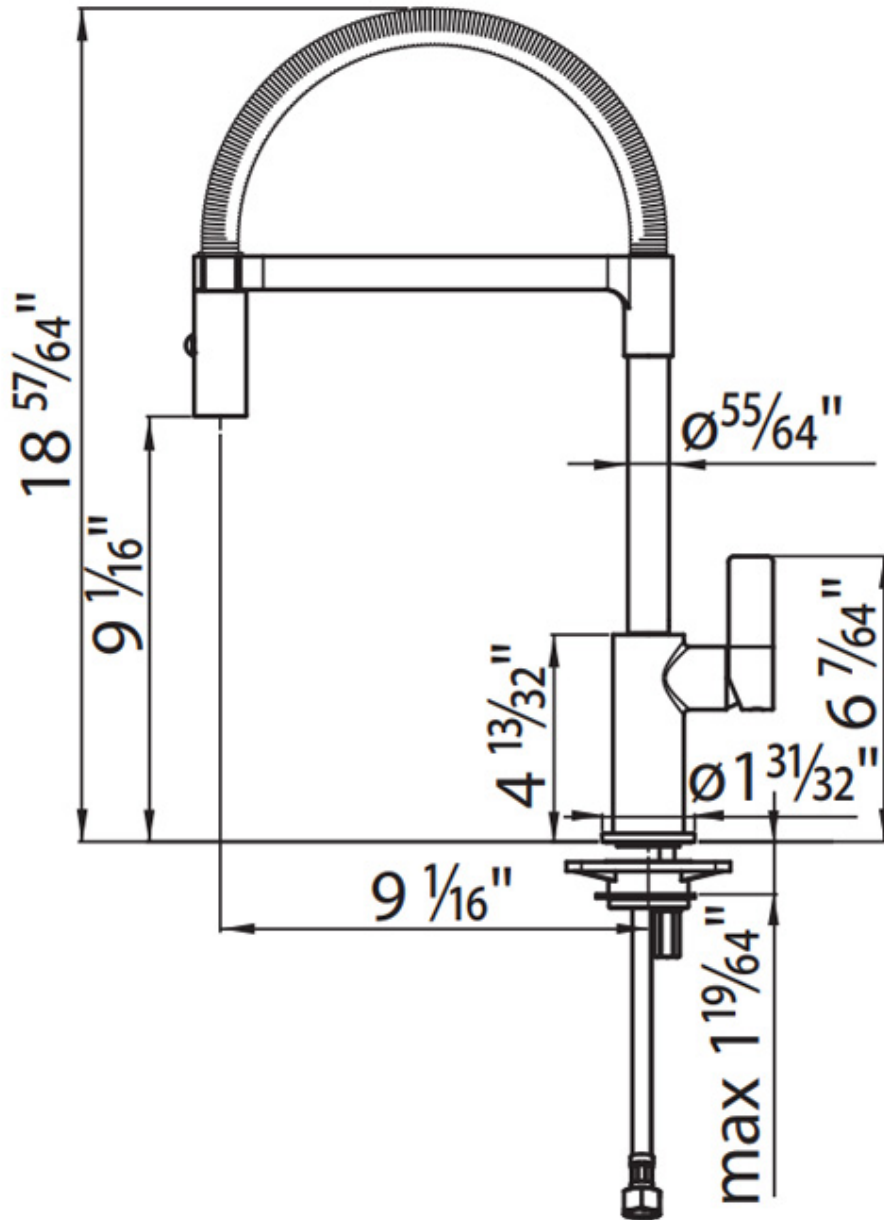

Faucet Salina | Satin Finish

Faucets

Code: 8487 105

DETAILS

Material Brass

Texture Satin

Cartridge With ceramic discs

Rotating angle 360°

Mixer hole $\varnothing 1 \frac{3}{8}''$

Max worktop thickness $1 \frac{19}{64}''$

Max flowrate 1.75 GPM (6,6 Lt/Min)

Mixer type Single lever faucet with rotating barrel and extractable double jet shower

Notes: Strengthening plate included

FEATURES

Rotating angle All the taps have a wide angle of rotation. Some models even permit a full 360° rotation.

Strengthening plate Foster's mixer taps are equipped with the strengthening plate that offers perfect stability on any sink.

Double jet (flow and rain) Several models are equipped with a switch to easily change the flow from continuous to shower.

TECHNICAL DATA

RECOMMENDED PAIRINGS

Milano Cooktop 5 burners
7638 900

Sink Leonardo 33" x 20" - U/M
1014 660